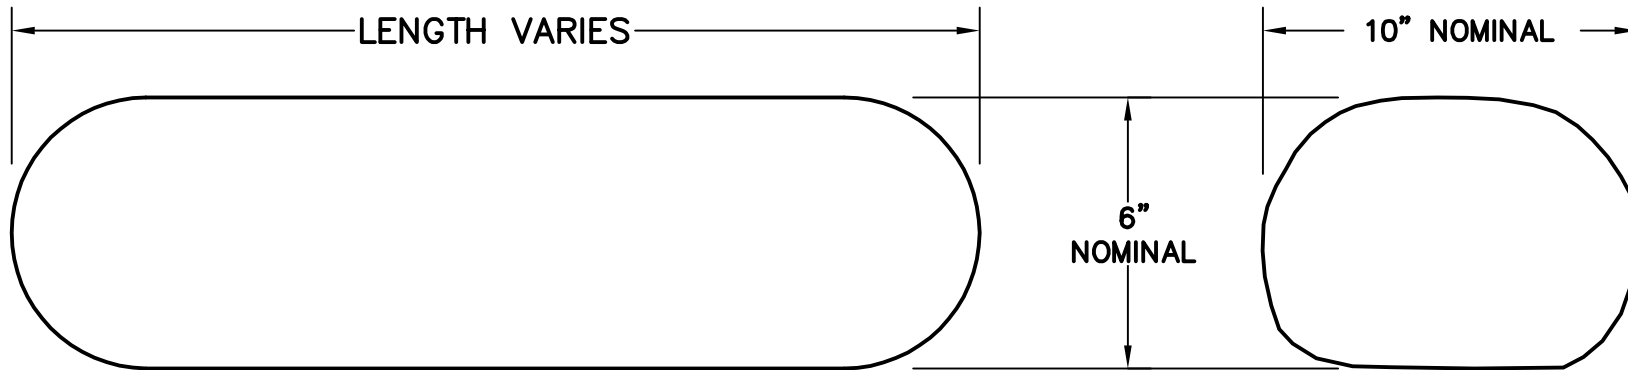

TOP VIEW

FRONT VIEW

SIDE VIEW

NOTES: GROSOXX ARE 8-INCH DIAMETER TUBES THAT DEFORM TO NOMINALLY 6-INCHES TALL AND 10-INCHES WIDE.