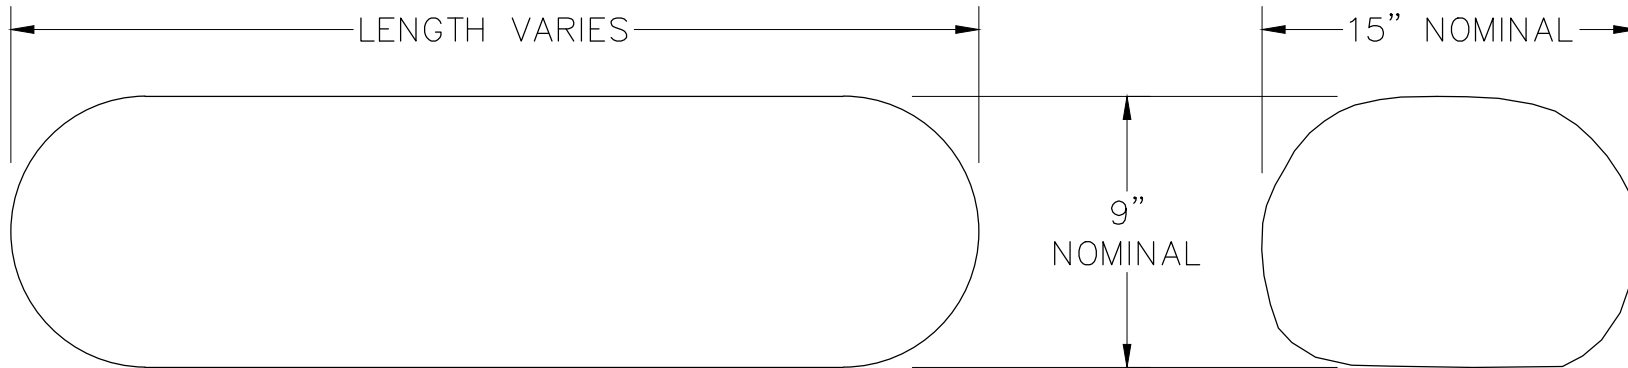

TOP VIEW

FRONT VIEW

SIDE VIEW

NOTES: GROSOXX ARE 12-INCH DIAMETER TUBES THAT DEFORM TO NOMINALLY 9-INCHES TALL AND 15-INCHES WIDE.