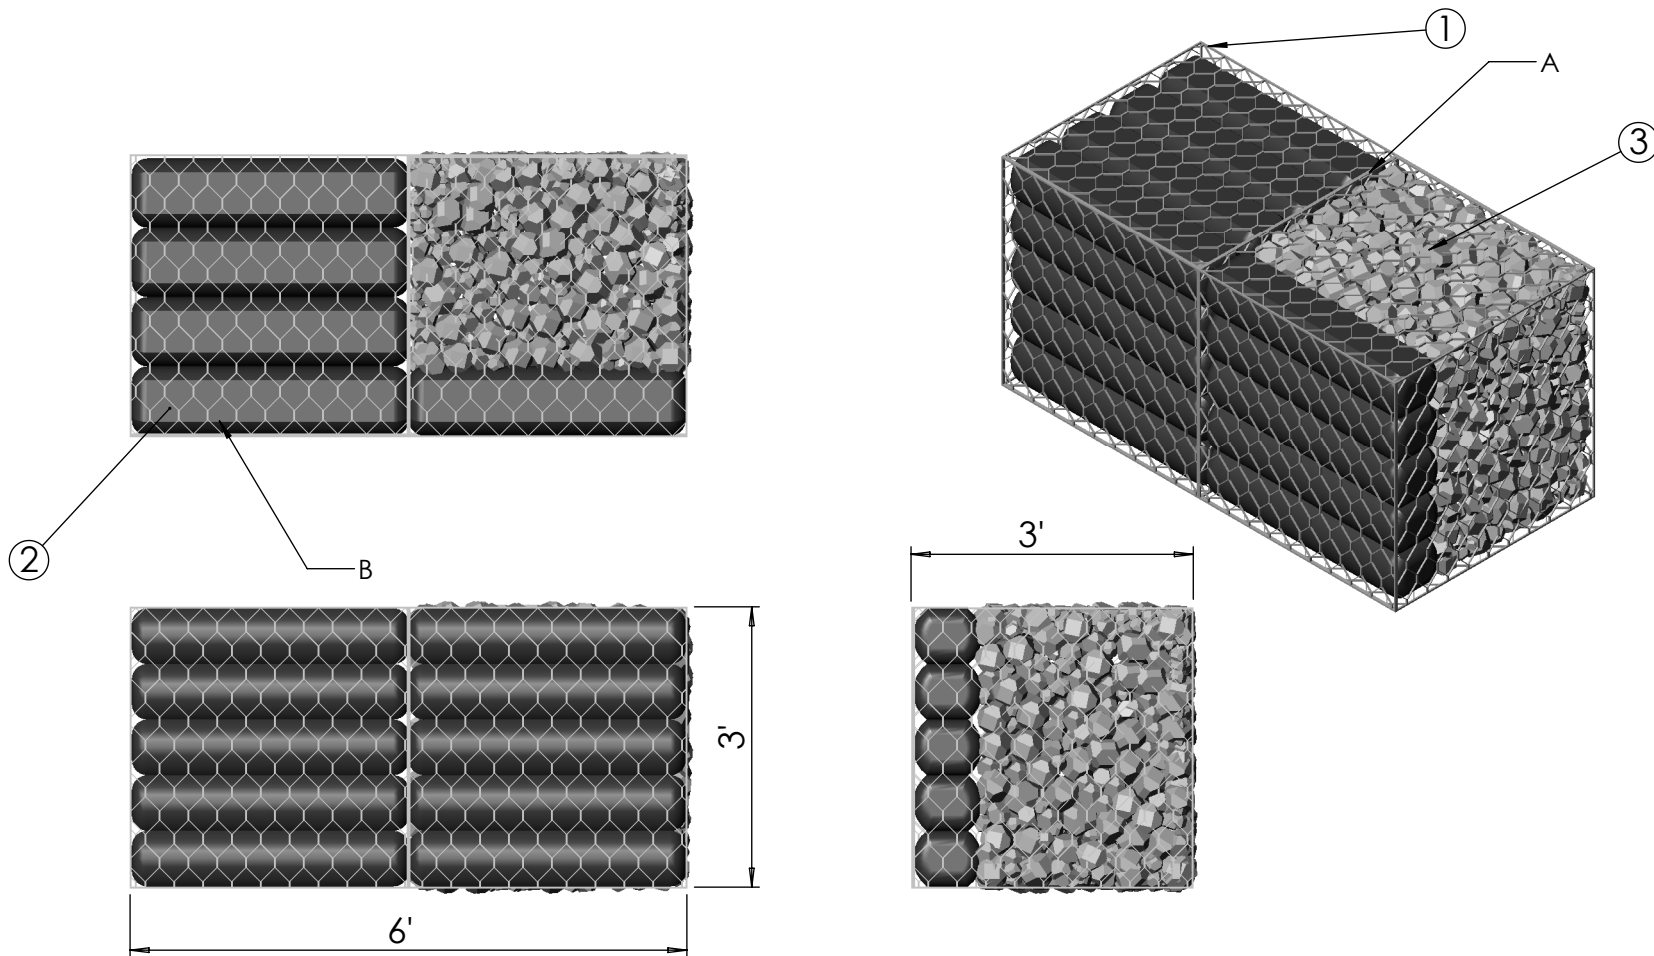

Filtrex® GroSoxx® Gabion

NOTES:

- A. 3' X 3' PEICE OF GABION WIRE CREATES CENTRAL DIVIDER.
- B. SOXX™ MAY BE FILLED WITH FILTER OR GROWING MEDIA, DEPENDING ON THE APPLICATION.
- C. THE TWO CHAMBERS CAN BE FILLED WITH ALL SOXX™ OR PART SOCK AND PART ROCK DEPENDING ON THE APPLICATION.

ITEM NO.	DESCRIPTION	QTY.
1	STANDARD GABION CAGE	~100 FT²
2	8" FILLED SOXX™ 36"L	25
3	ROCK, #1S AND 2S (PER CHAMBER)	~1 YD³

THIS DRAWING AND ALL INFORMATION CONTAINED HEREIN IS THE PROPERTY OF FILTREX INTERNATIONAL, LLC AND MAY NOT BE COPIED, REPRODUCED OR DIVULGED TO UNAUTHORIZED PERSONS WITHOUT THE EXPRESS WRITTEN CONSENT OF FILTREX INTERNATIONAL. IT IS PROVIDED SOLELY FOR THE CONVENIENCE OF THE USER AND SHALL BE RETURNED UPON REQUEST.

DIMENSIONS ARE IN INCHES
ANGULAR: BEND ± 2°
TWO PLACE DECIMAL ± .015
THREE PLACE DECIMAL ± .005

DO NOT SCALE DRAWING

	NAME	DATE
DRAWN		
CHECKED		
ECO		

SIZE	TITLE:	REV.
A	GREEN GABION	
DWG./PART NO.		SHEET 1 OF 1