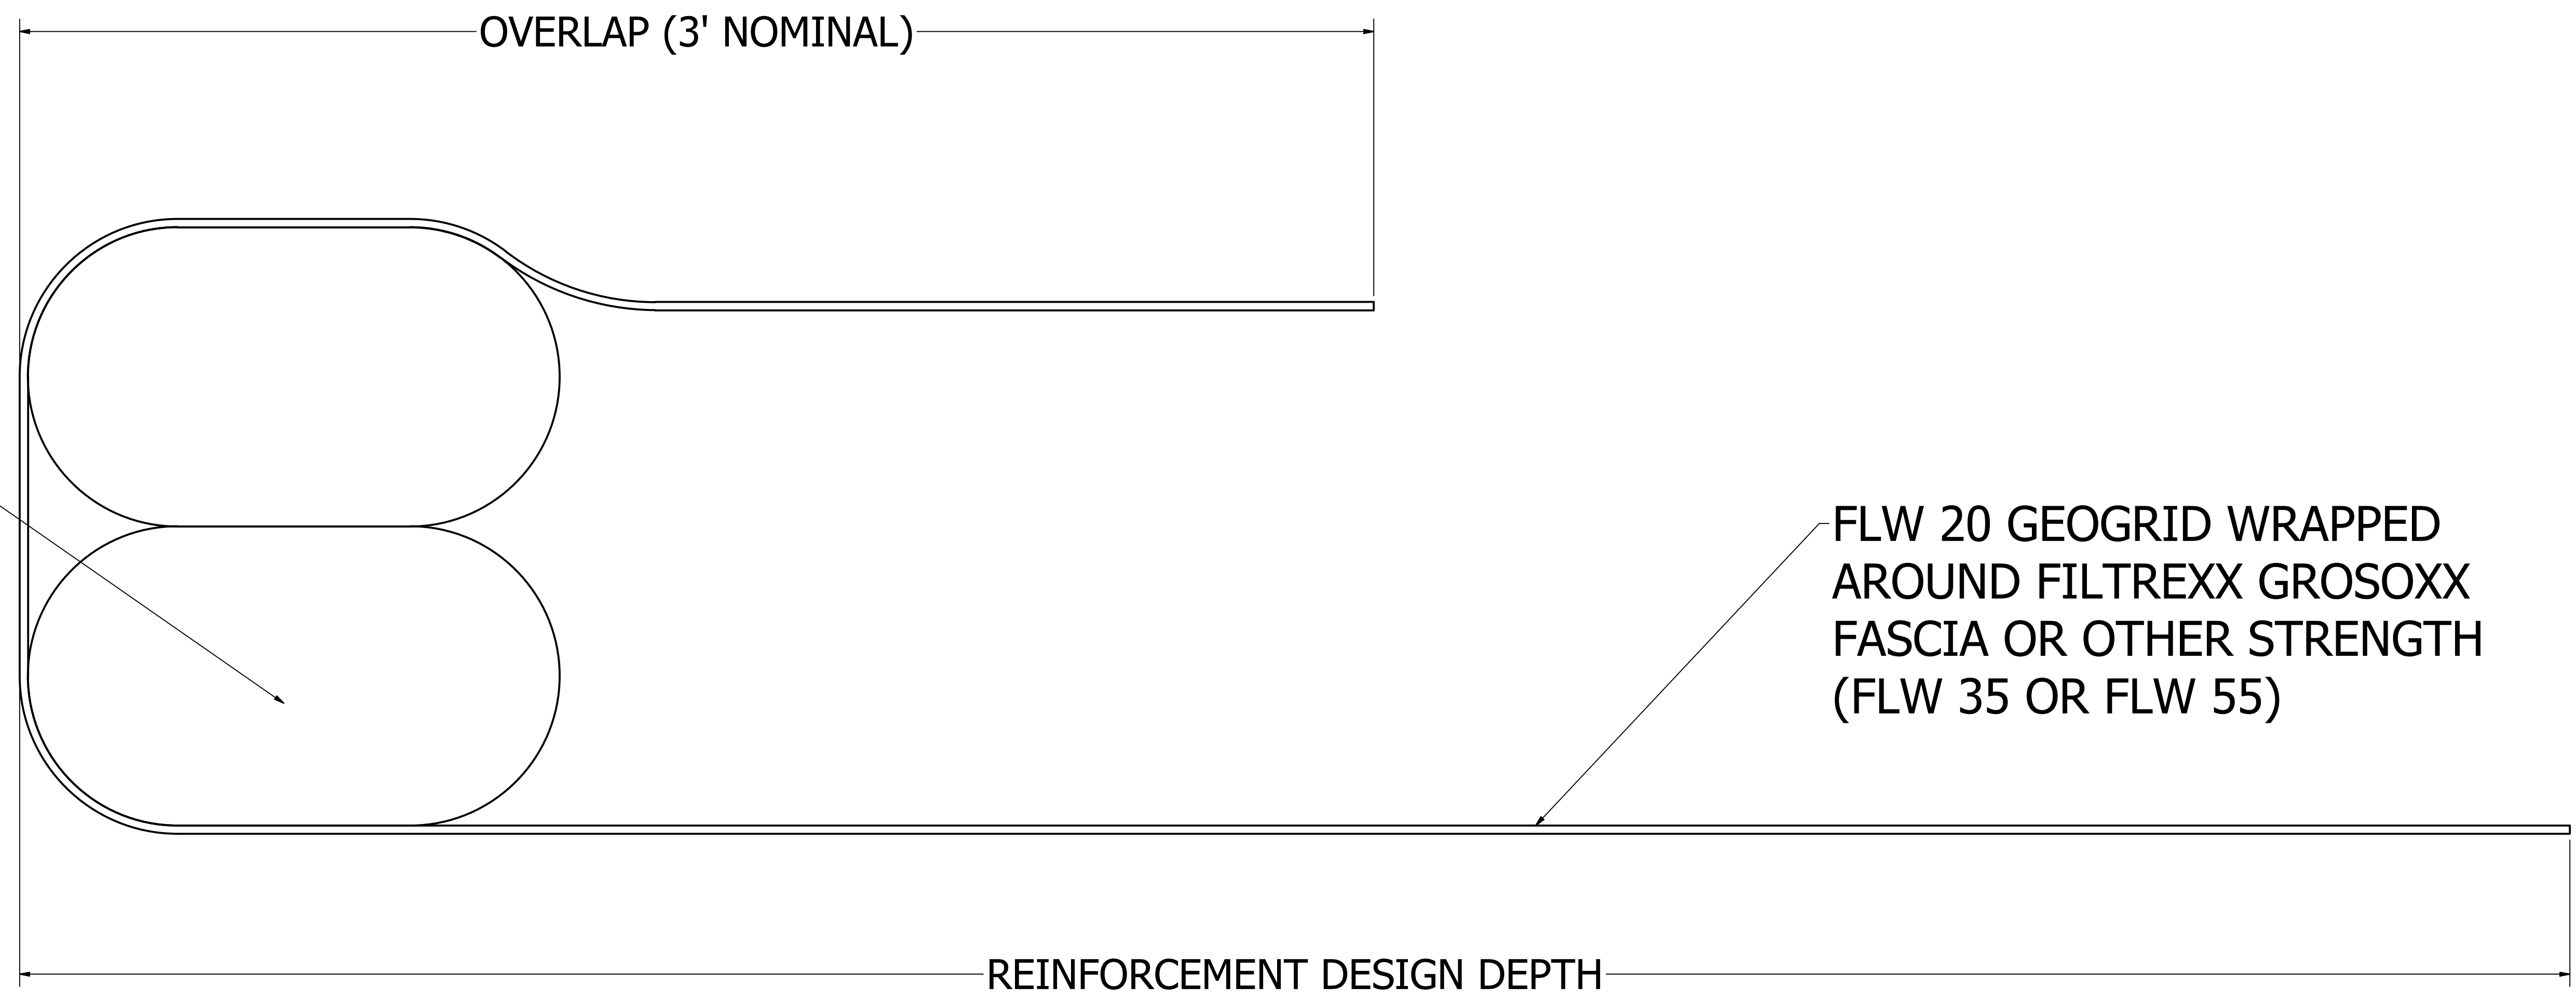

GREENLOXX MSE REINFORCEMENT DETAIL

THESE GRAPIC REPRESENTATIONS ARE INTENDED FOR PRELIMINARY DESIGN PURPOSES ONLY AND ARE NOT TO BE USED FOR CONSTRUCTION WITHOUT THE SIGNATURE OF A REGISTERED PROFESSIONAL ENGINEER.

DRAWN Drennan Alden	9/13/2016	FILTREXX LIVING WALLS	
CHECKED		TITLE	
QA		GREENLOXX MSE REINFORCEMENT DETAIL	
MFG		SIZE D	DWG NO
APPROVED		GREENLOXX MSE REINFORCEMENT	
		SCALE 1 / 3	REV
		SHEET 1 OF 1